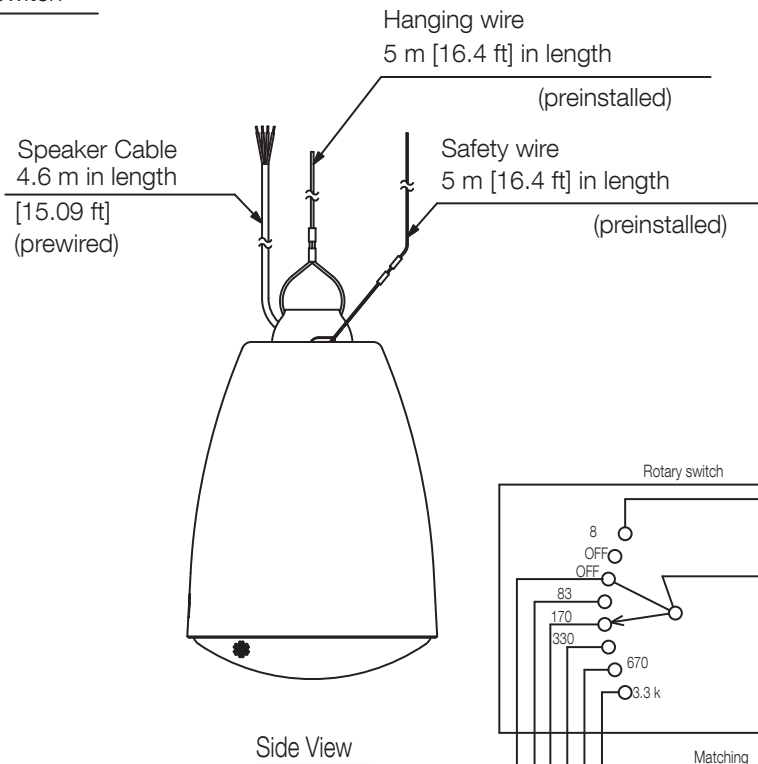

Article number: PE-604WU
Alternative products: PE-304BU, PE-304WU,
PE-604BU

Specifications

Dimensions (W x H x D)	x 275
Dimensions (ø x D)	186
Finish	HIPS resin, off-white (RAL 9010 or equivalent),

Appearance

Wiring Diagram

* Never connect the 83 terminal to the 100 V line.
 * Never connect the 8 terminal to the 100 V or 70 V or 25 V line.

UNIT:mm SCALE:1/6