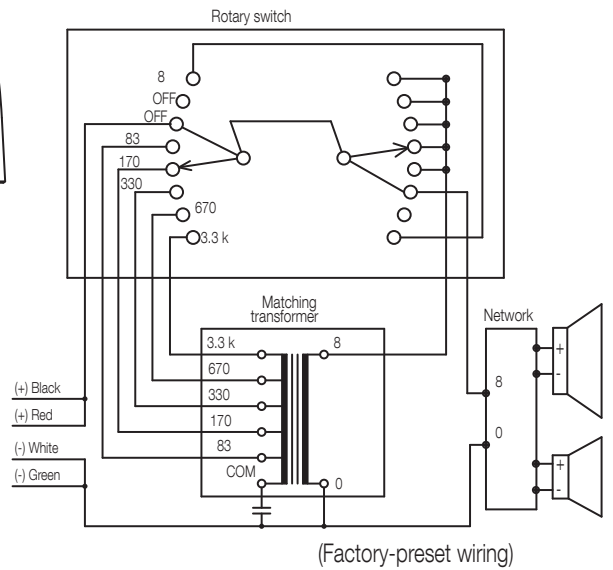

Article number: PE-604WU
Alternative products: PE-304BU, PE-304WU,
PE-604BU

Specifications

Dimensions (W x H x D)	x 275
Dimensions (ø x D)	186
Finish	HIPS resin, off-white (RAL 9010 or equivalent),

Appearance

Wiring Diagram

* Never connect the 83 terminal to the 100 V line.
 * Never connect the 8 terminal to the 100 V or 70 V or 25 V line.

UNIT:mm SCALE:1/6