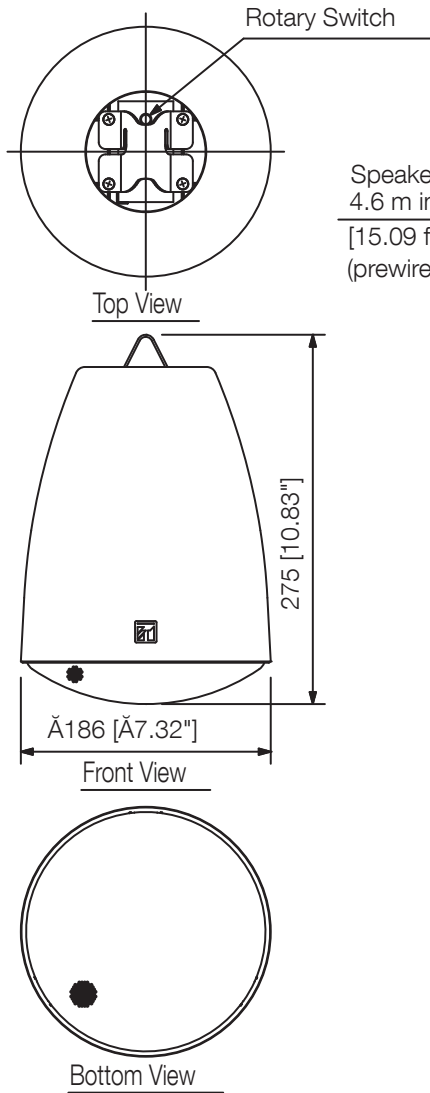

Article number: PE-604WU
Alternative products: PE-304BU, PE-304WU,
PE-604BU

Specifications

Dimensions (W x H x D)	x 275
Dimensions (ø x D)	186
Finish	HIPS resin, off-white (RAL 9010 or equivalent),

Appearance

Wiring Diagram

* Never connect the 83 terminal to the 100 V line.
 * Never connect the 8 terminal to the 100 V or 70 V or 25 V line.

UNIT:mm SCALE:1/6