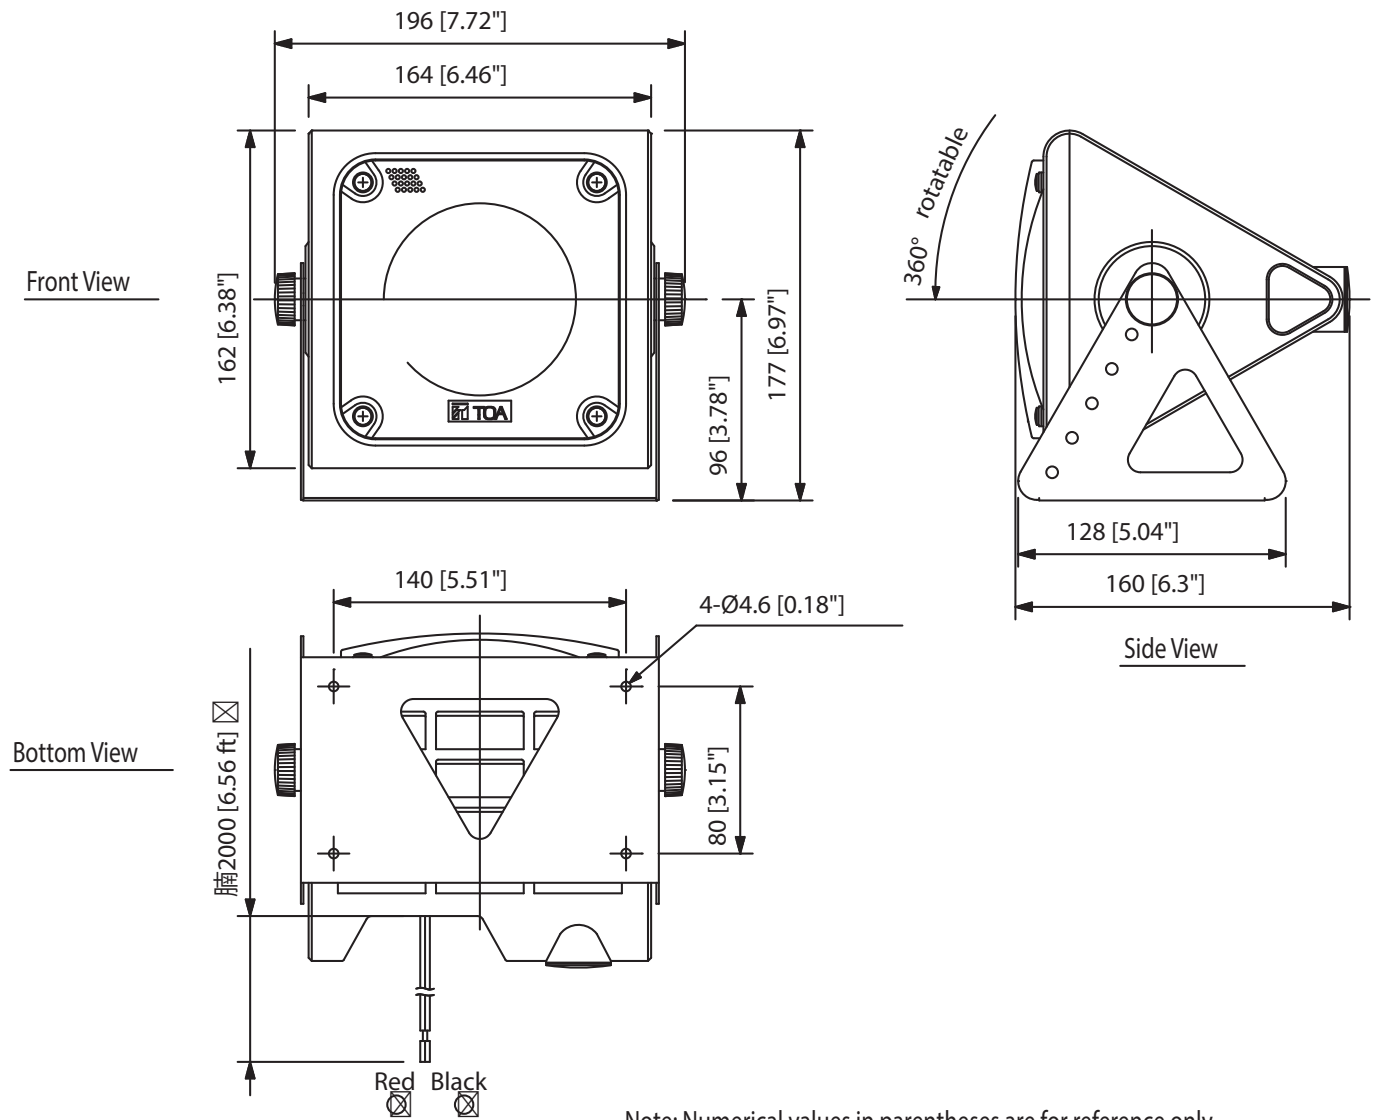

The BS-4W is a splash proof compact speaker with a closed-cabinet design. It features a 10 cm (4") full range speaker unit (plastic cone) and meets IPX2\* water protection requirements. It can be used under the eaves not directly exposed to rain or waterdrop, or in highly humid locations (locker rooms of swimming pools and bathrooms).

### Specifications

Dimensions (W x H x D)	196 x 177 x 160 mm
Dimensions (ø x D)	x 160 mm
Finish	Polypropylene resin, paint, agate grey (RAL 7038 or equivalent),
Operating temperature	-20 °C to +55 °C (-4 °F to 131 °F)

Appearance

Note: Numerical values in parentheses are for reference only.

UNIT:mm

SCALE:1/4